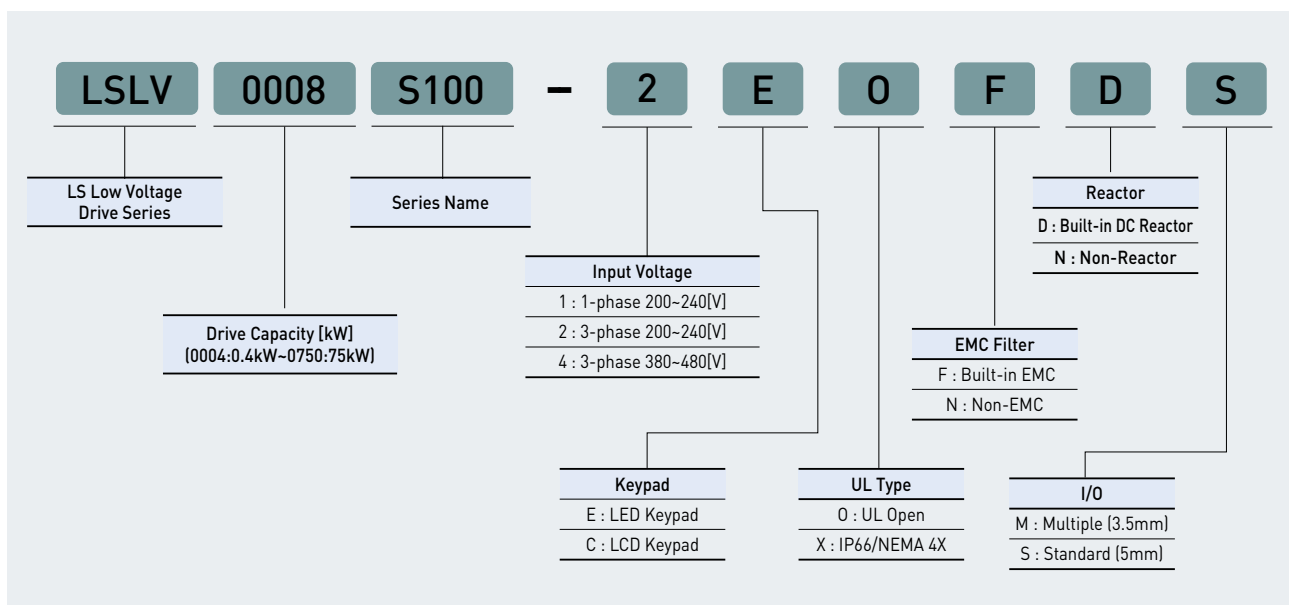

¹⁾ Extension I/O option needs to be purchased separately

* (F): Built-in EMC or Non-EMC type selectable

* 55-75kW satisfies EMC class 3